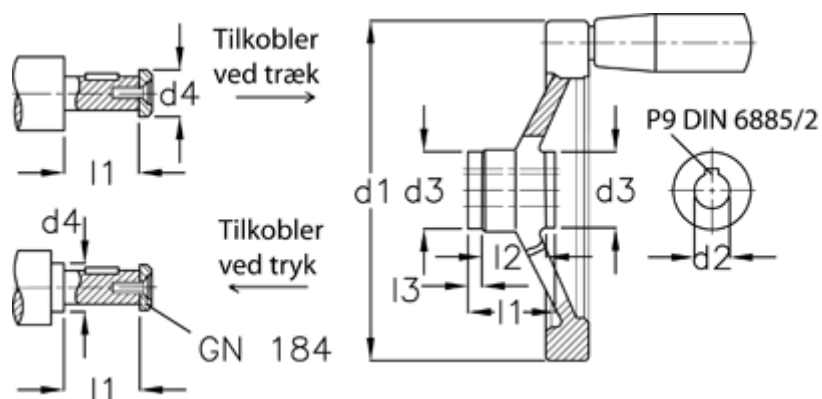

Article number: 20370306

Description: E+G Handwheel
GN 321.4-140-K14-D-ZI

Measures

d1	=	140
d2 H7	=	14
d3	=	32
d4 max	=	21
l1	=	32.5
l2	=	20
l3	=	6